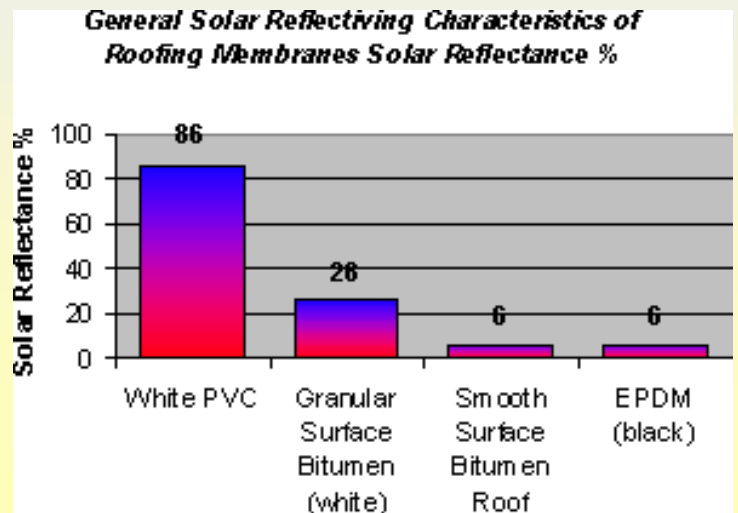

Provider Construction & Roofing Keeps Your Building **COOLER**

With White PVC Roofing Membranes!

ENERGY-EFFICIENT

Provider installs SARNAFIL Roofing Membranes that reflect 86% of the sun's energy, thereby reducing the energy needed to air condition a building. So you save money on summertime energy costs. It's the World's Coolest Roof.

SARNAFIL PVC roofing system is mechanically-attached, which means large amounts of insulation can be installed during the installation of the roof. The result: reduced heat loss.

SUN-PROOF

SARNAFIL roofing system is a proven performer. Through independent accelerated weathering tests and through projects in the field, our membrane has stayed flexible and watertight. It also helps resist the negative effects of prolonged ultraviolet light exposure.